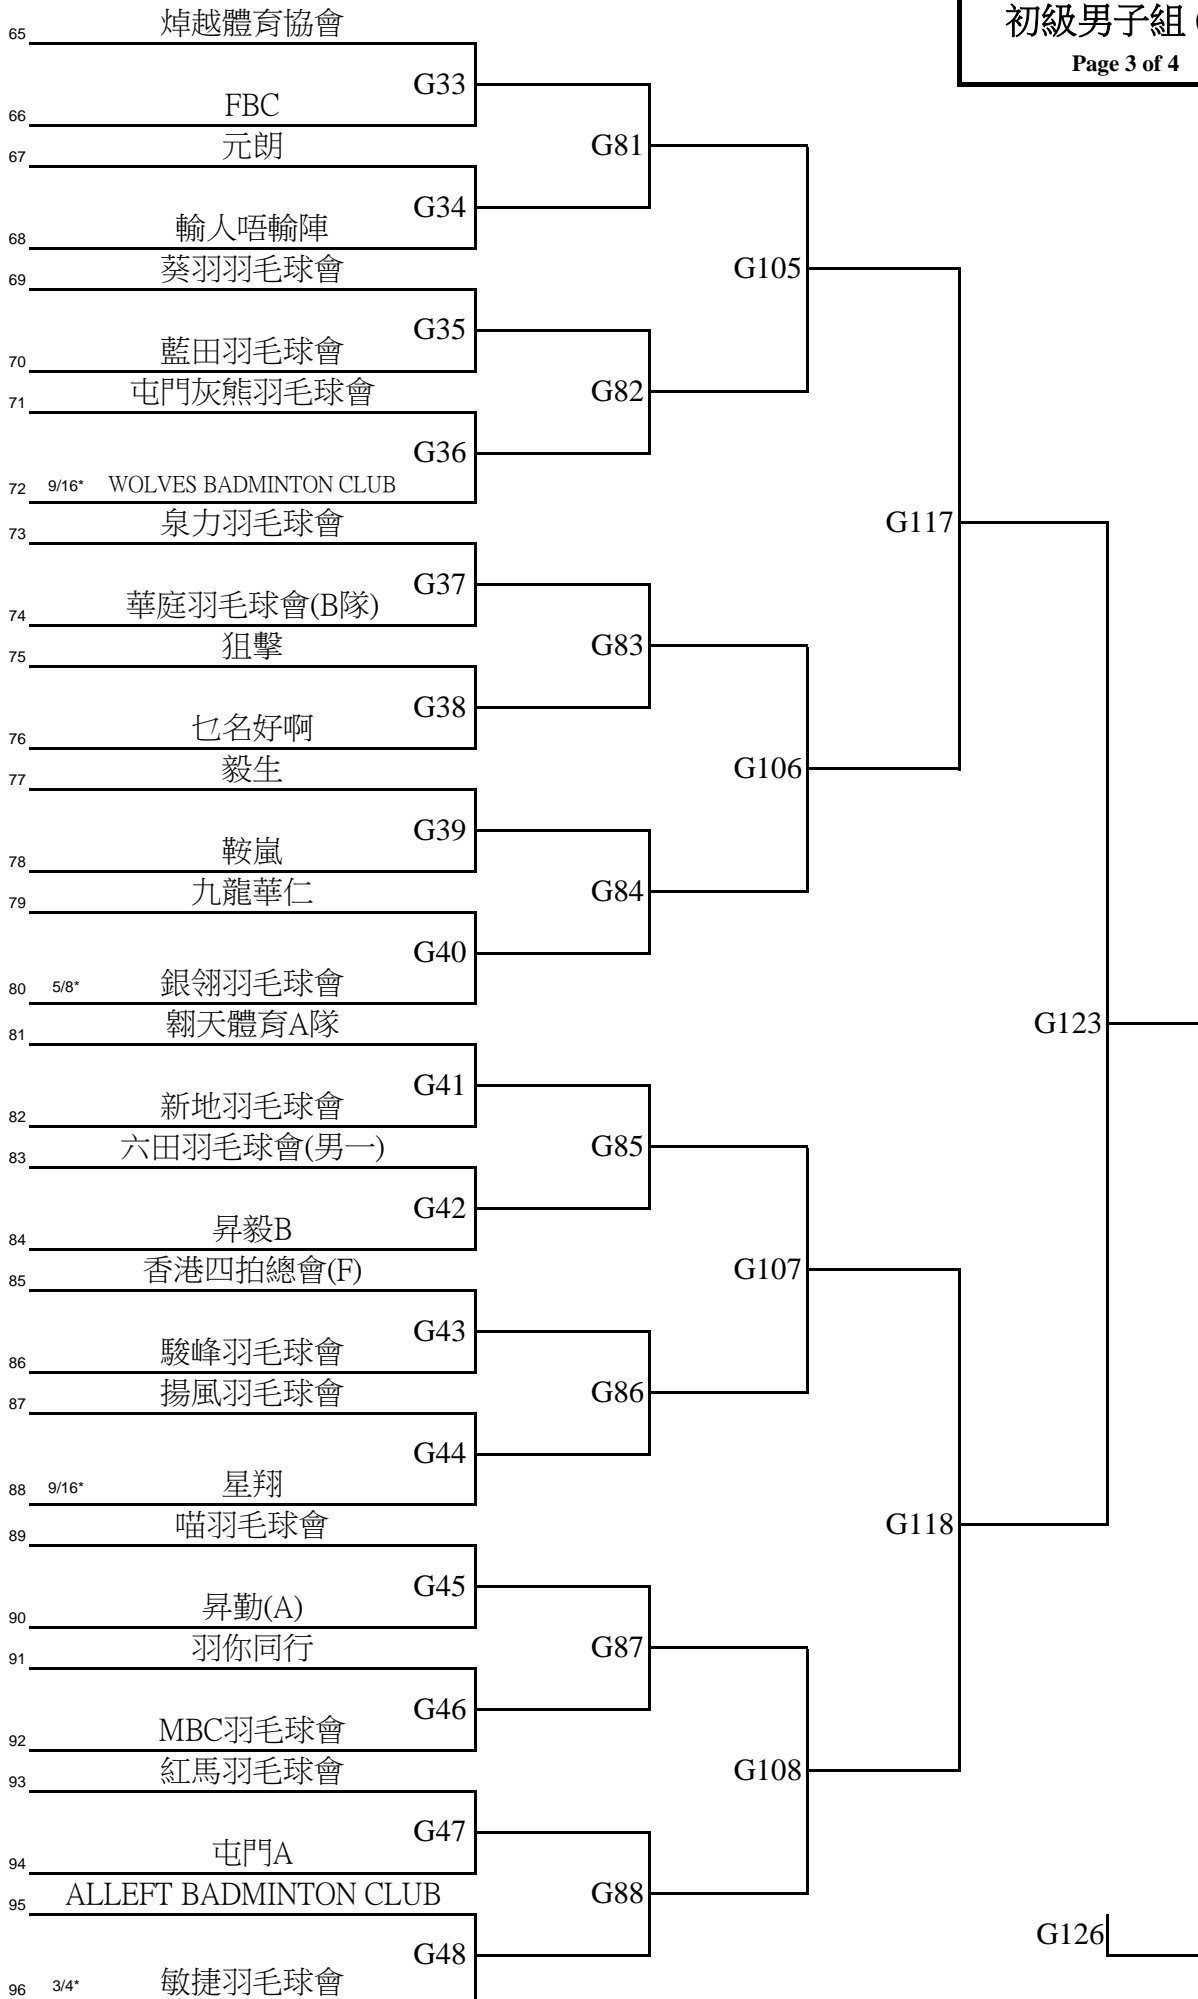

1st round

2nd round

3rd round

4th round

Quarter Final Semi Final & Final

初級男子組 (G)

1st round

2nd round