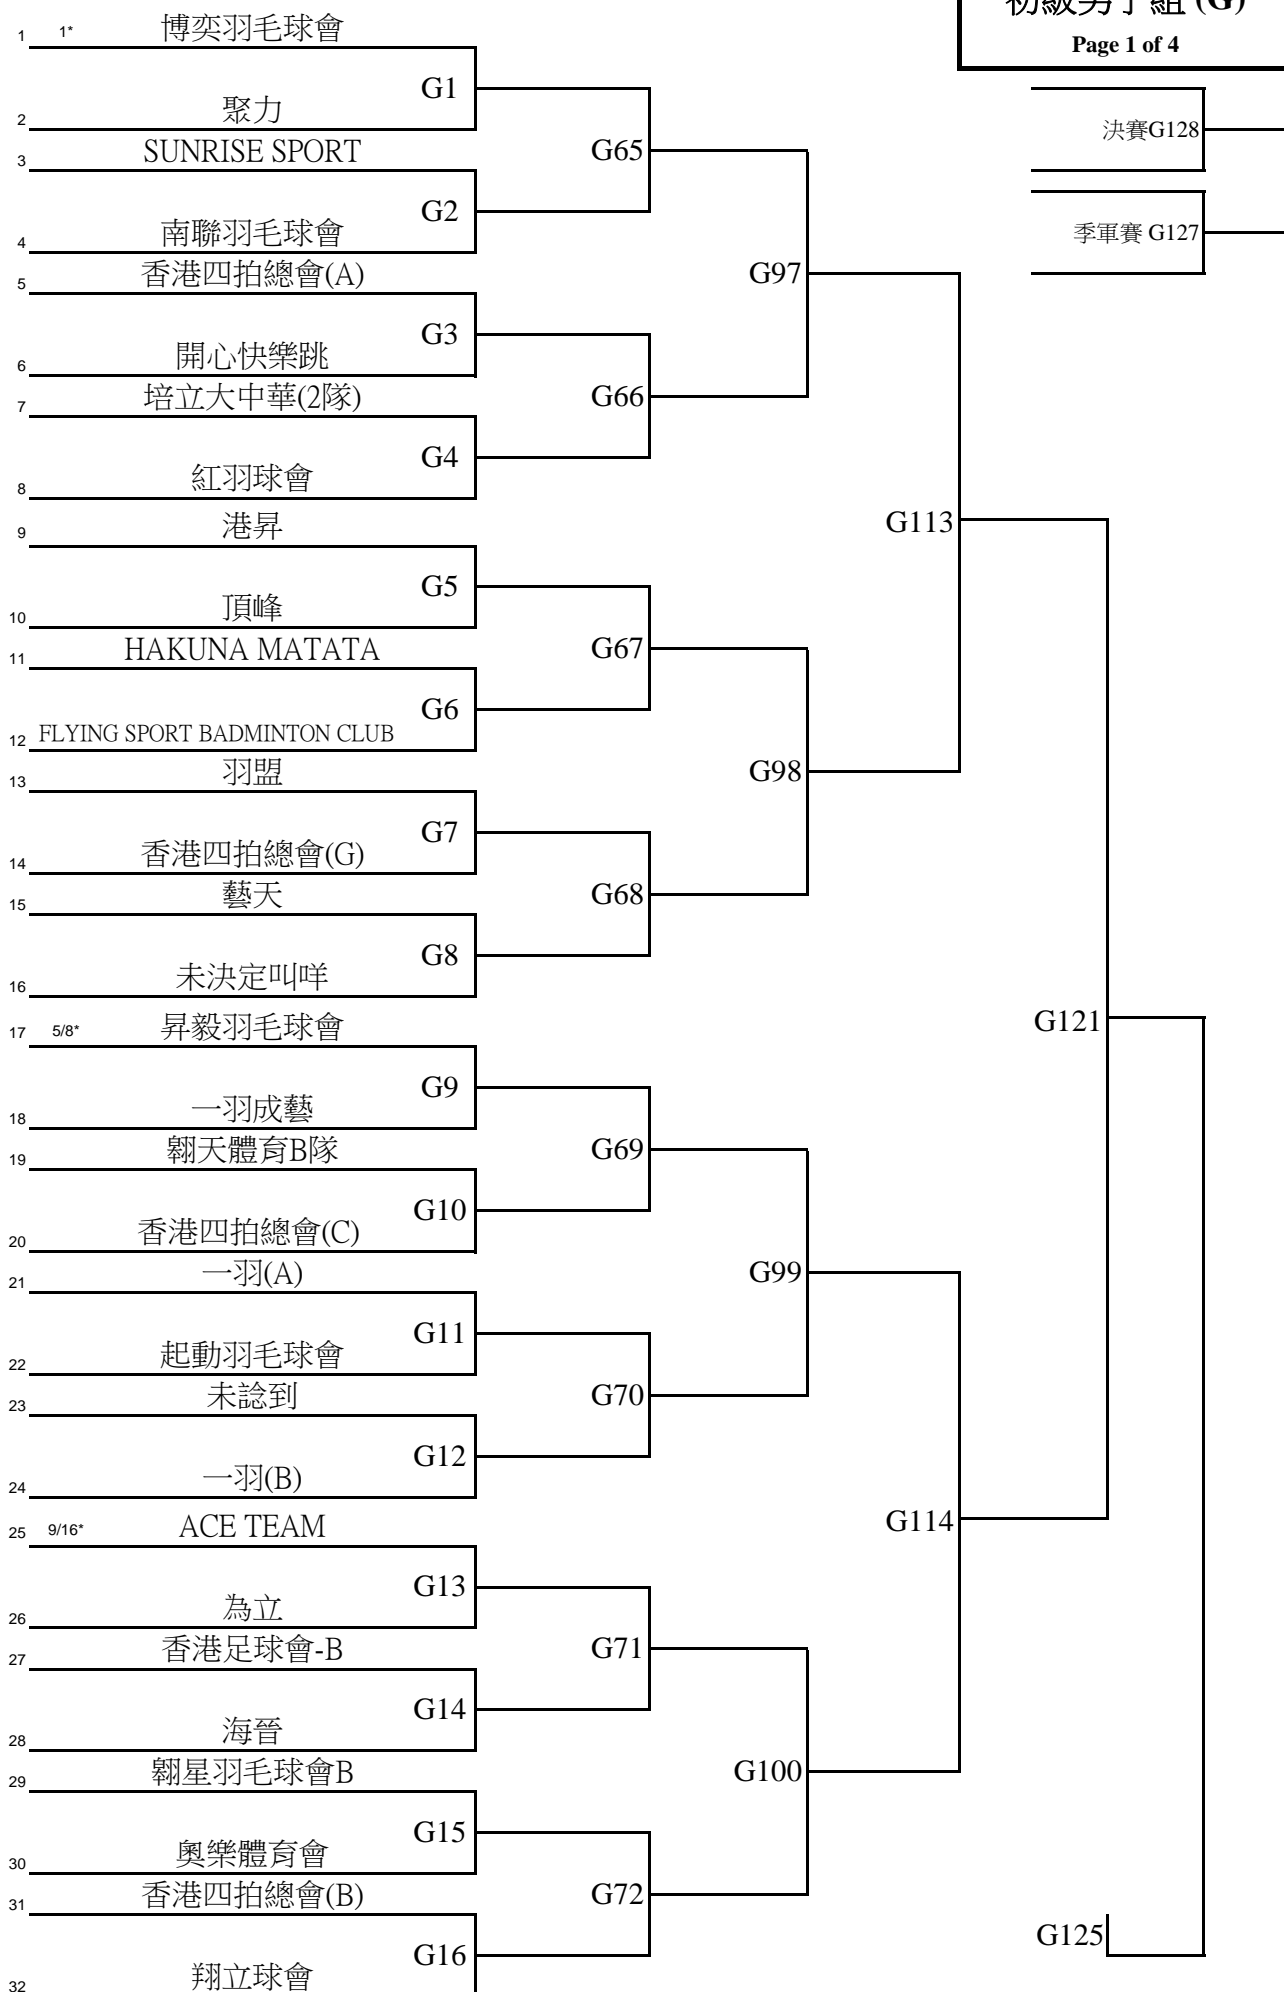

1st round

2nd round

3rd round

4th round

Quarter Final Semi Final & Final

初級男子組 (G)

Page 1 of 4

1st round